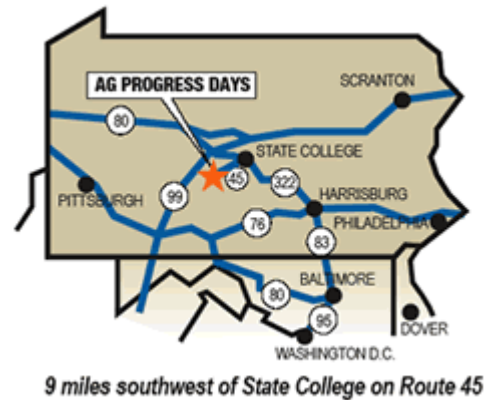

2007 Pennsylvania Envirothon

General Location for Activities taking place at the Ag Progress Days Site Rock Springs, PA

on

Tuesday, May 22, 2007

Driving Directions

Penn State's Ag Progress Days is held at the Russell E. Larson Agricultural Research center, which is nine miles southwest of State College, Pennsylvania, on Route 45. The small-scale maps (right) show where the APD site is located in Pennsylvania and in relation to State College.

Estimated driving times:

- 1 hour from Altoona, Pennsylvania
- 1 hour from Lewistown, Pennsylvania
- 1 hour, 20 minutes from Williamsport, Pennsylvania
- 1 hour, 45 minutes from Harrisburg, Pennsylvania

- 4 hours from Philadelphia, Pennsylvania
- 3 hours, 30 minutes from Scranton, Pennsylvania
- 2 hours, 30 minutes from Pittsburgh, Pennsylvania
- 4 hours from Erie, Pennsylvania

****Specific directions to this site will be provided to all teams at Event Registration on Monday, May 21, 2007.****